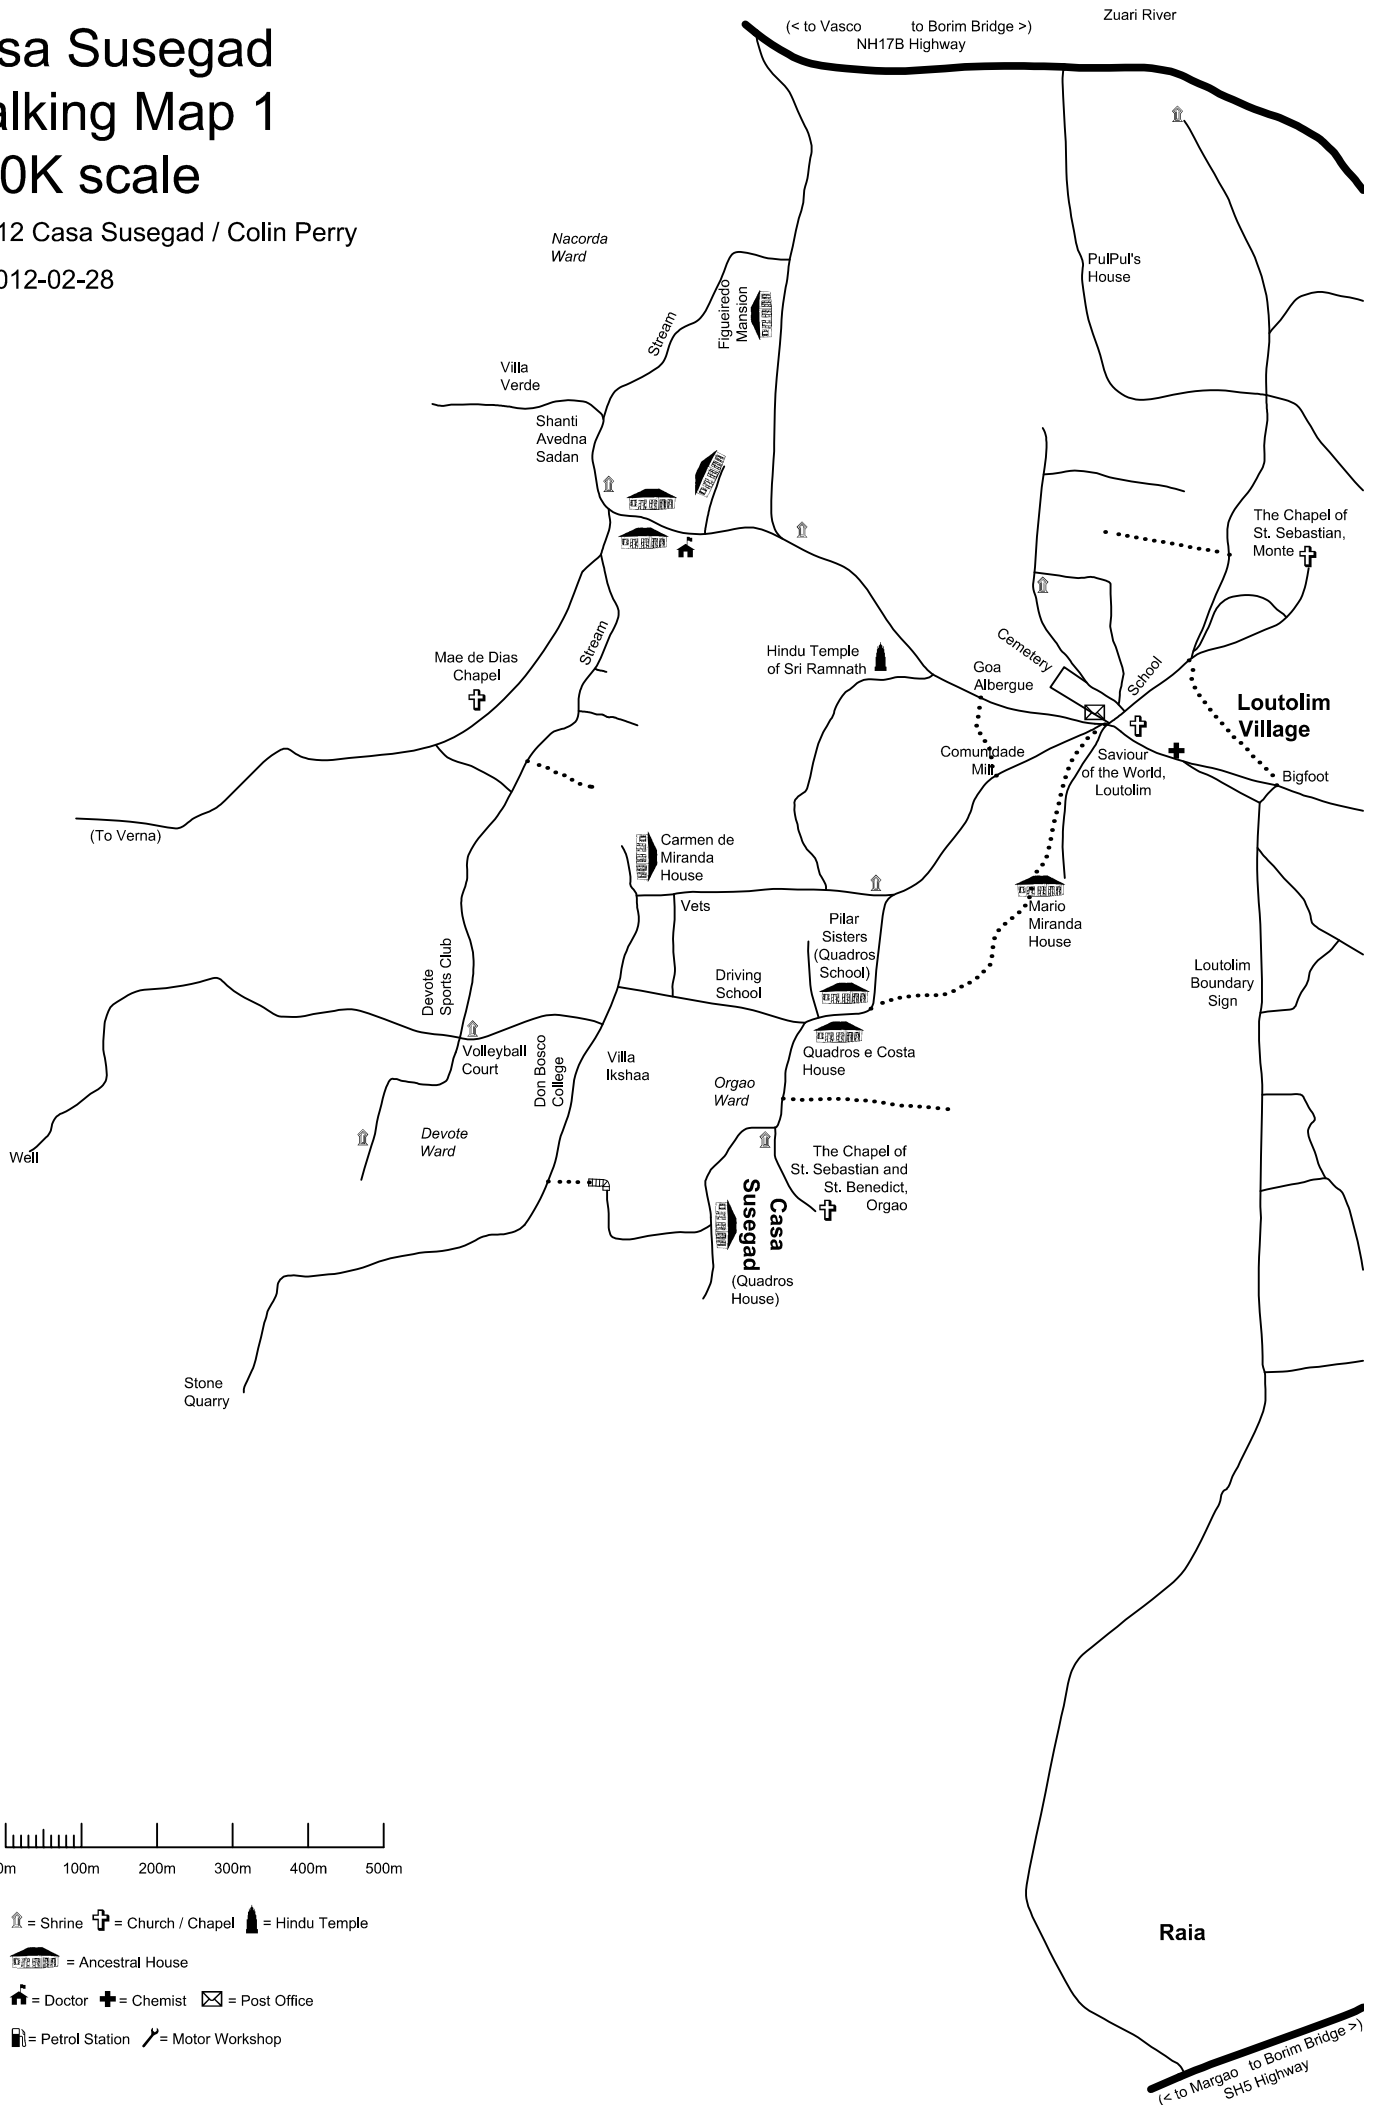

# Casa Susegad Walking Map 1 1:10K scale

© 2012 Casa Susegad / Colin Perry

Ver 2012-02-28

- = Shrine
- = Church / Chapel
- = Hindu Temple
- = Ancestral House
- = Doctor
- = Chemist
- = Post Office
- = Petrol Station
- = Motor Workshop